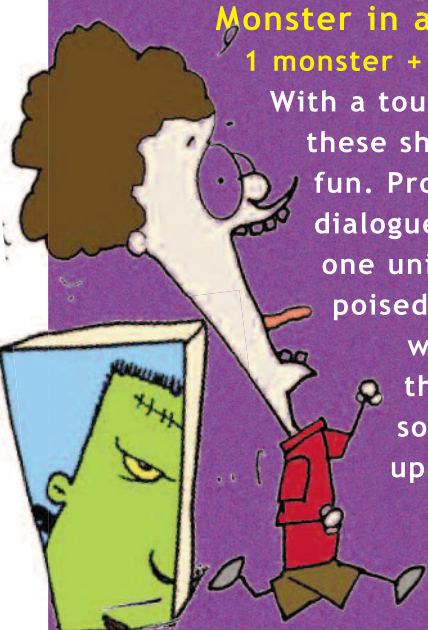

Monster Entertainment 6 - 10 Non Dialogue Series

MONSTER IN A BOX

26 x 1' HD
Age: 6 -10
Non - Dialogue

Monster in a box comes down to one simple equation.
1 monster + 1 Box + 1 unsuspecting dupe = chaotic fun.

With a touch of The Far side and just a little Monty Python these shorts are chock full of absurdity, irreverence and fun. Produced for Teletoon in Canada, each short has no dialogue (except the odd fart, sneeze or groan) and one unique Monster poised in a box just waiting for that special someone to open up and look inside. **Who knows what will happen!**

Monster Entertainment

www.monsterentertainment.tv

The Monster Mews
11A Herbert Lane, Dublin 2,
Ireland

Telephone: +353-1-6114934
Fax: +353-1-6114935
Mobile: +353-86-6032164

Please Click link below to Screen

<http://www.monsterentertainment.tv/catalogue/monster-in-a-box/>