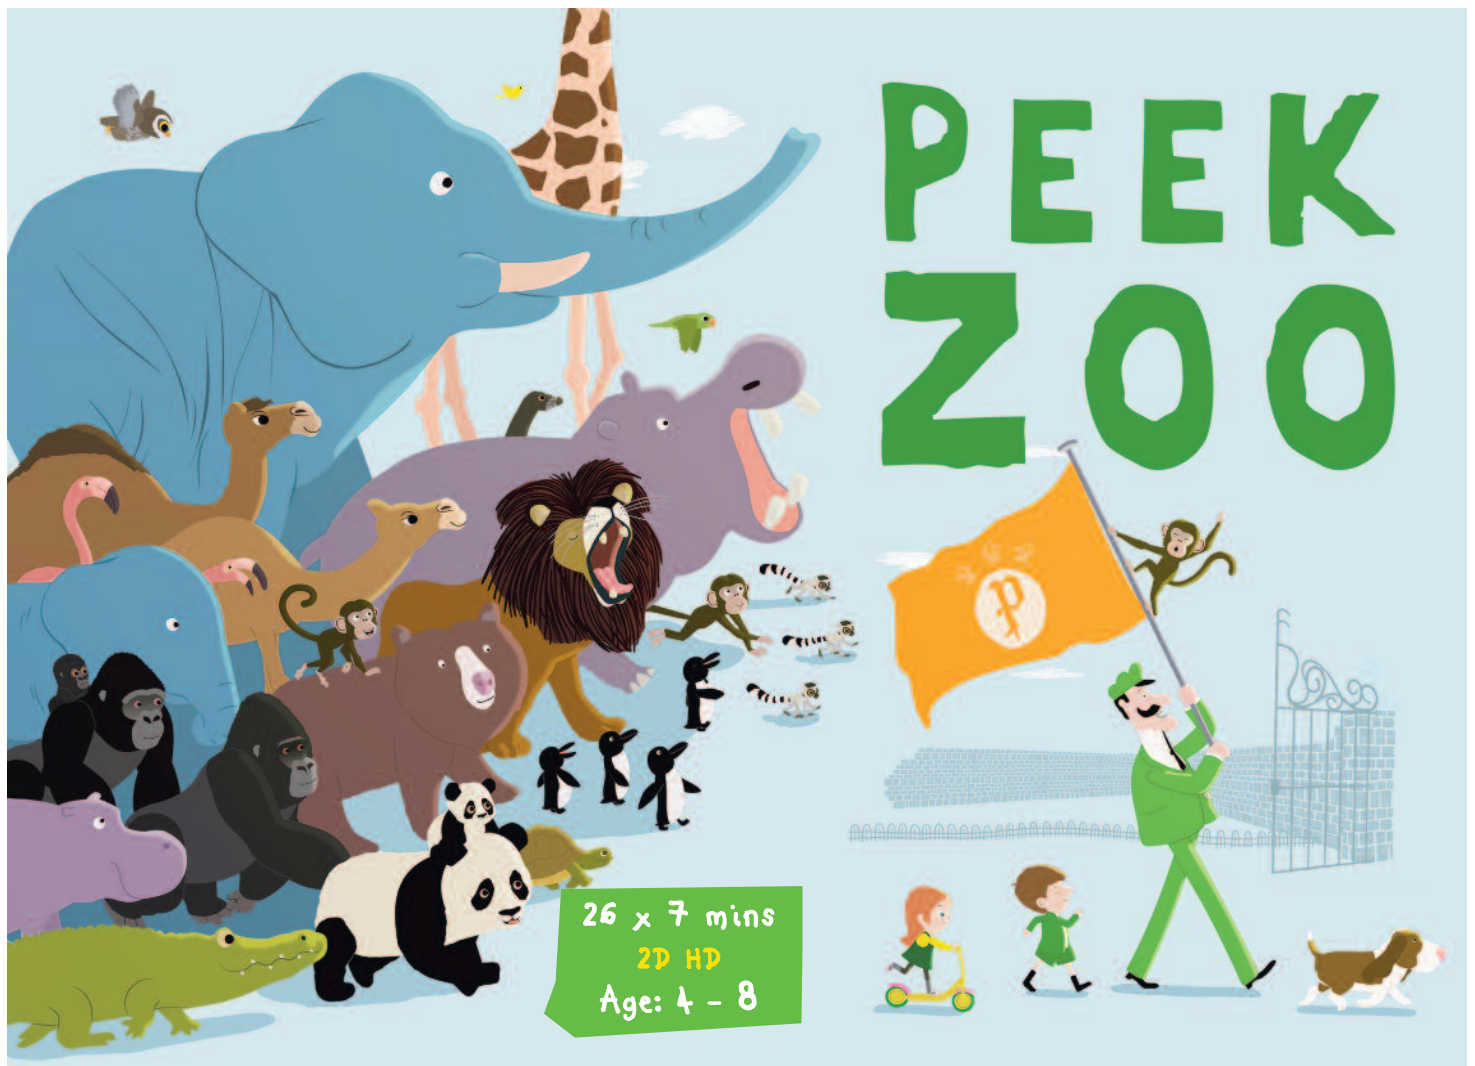

Please Click link below to Screen

<http://www.monsterentertainment.tv/catalogue/earth-to-luna/>

This is the fun-filled world of **Peek Zoo**, where every day is an adventure. With a warm and engaging cast of characters. Humans and animals embark on a series of hilarious adventures that will make children laugh, think and learn, with problems to

solve and mysteries to unravel.

Children will be enthralled by the exploits and escapades of the hapless but heart-warming **Mr Peek**.

Each episode is a day in the life of proprietor and zookeeper Mr Peek, his children **Jimmy** and **Violet** and a dazzling array of different and exciting animals.

This is a show for preschoolers (3 to 6 years old) like no other, It is especially focused on the development of soft skills such as respect, solidarity and empathy, through friendship.

Please Click link below to Screen

The series follows the adventures of Jabu, an intrepid nine-year-old, and his Magic Talking Drum. Jabu explores the Jungle helping animals in need. Along the way we'll meet plenty of friends who join in the fun – but watch out for naughty Van the Vulture!