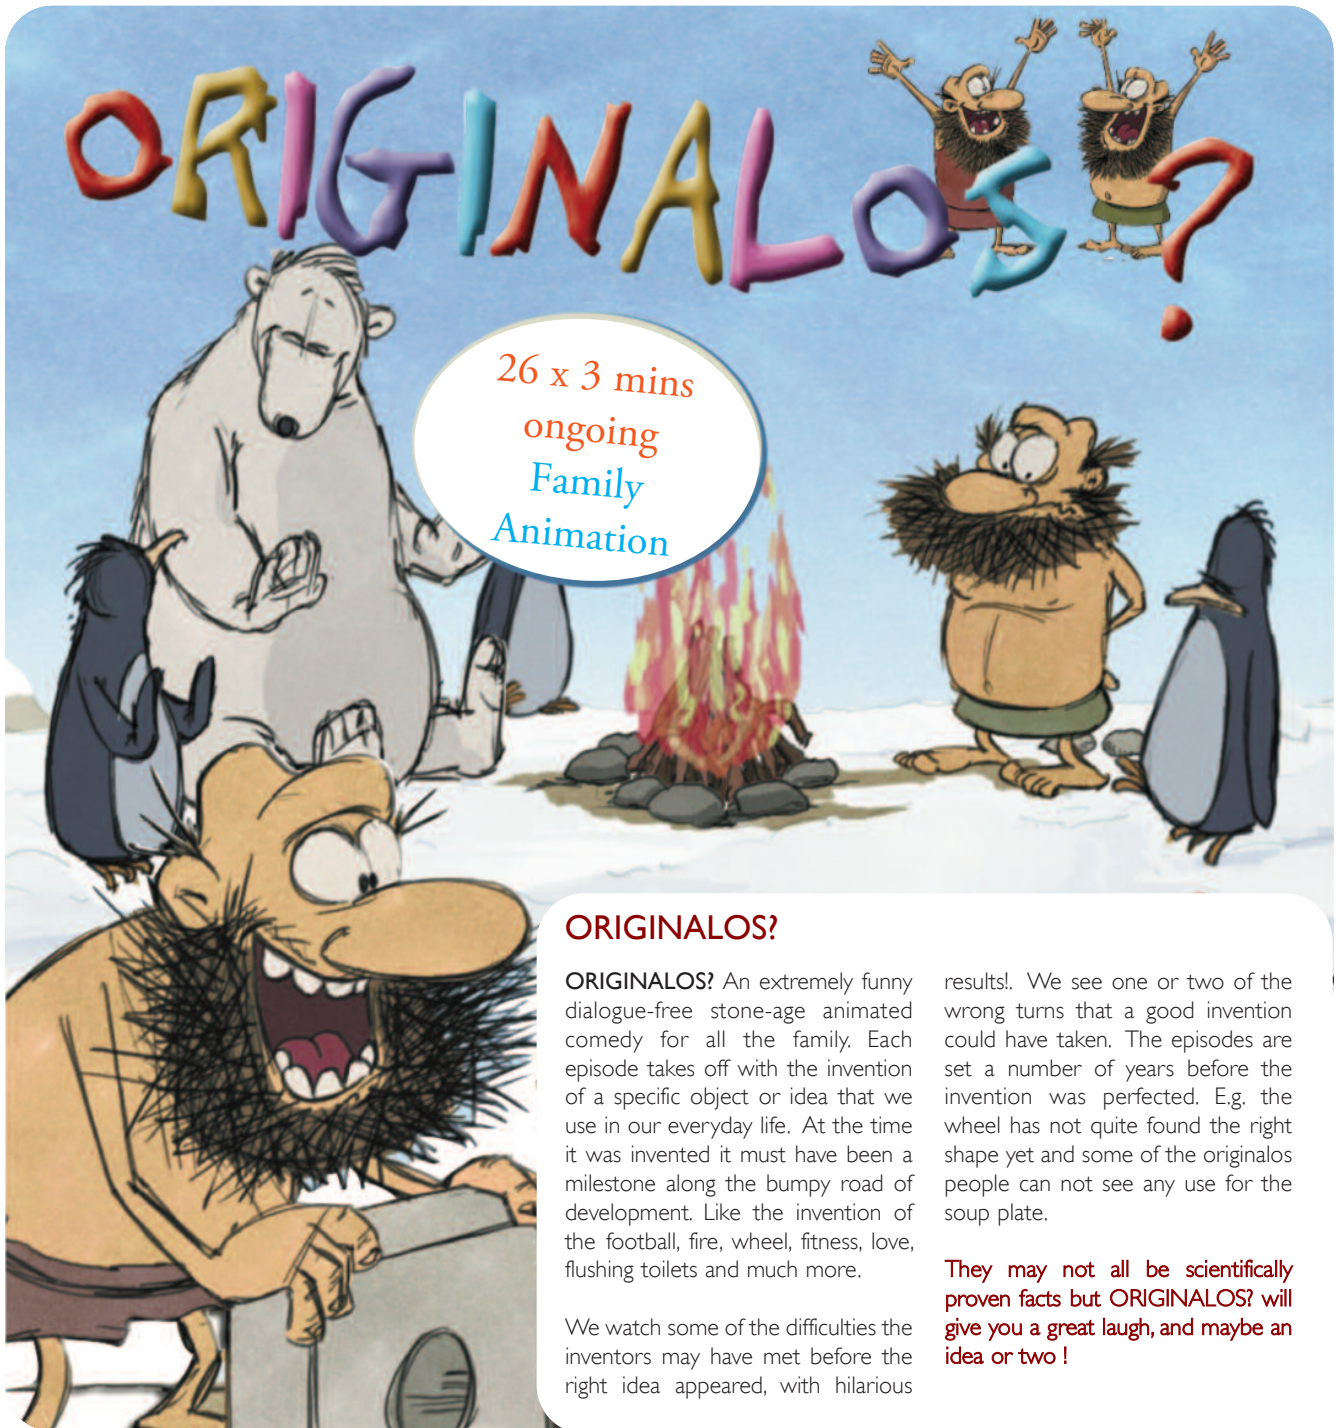

<http://www.monsterentertainment.tv/catalogue/monster-in-a-box/>

Section 6

Family

Animated Movies,
Series & Specials

Monster Entertainment Originalos! Family Non Dialogue Series

ORIGINALOS?

ORIGINALOS? An extremely funny dialogue-free stone-age animated comedy for all the family. Each episode takes off with the invention of a specific object or idea that we use in our everyday life. At the time it was invented it must have been a milestone along the bumpy road of development. Like the invention of the football, fire, wheel, fitness, love, flushing toilets and much more.