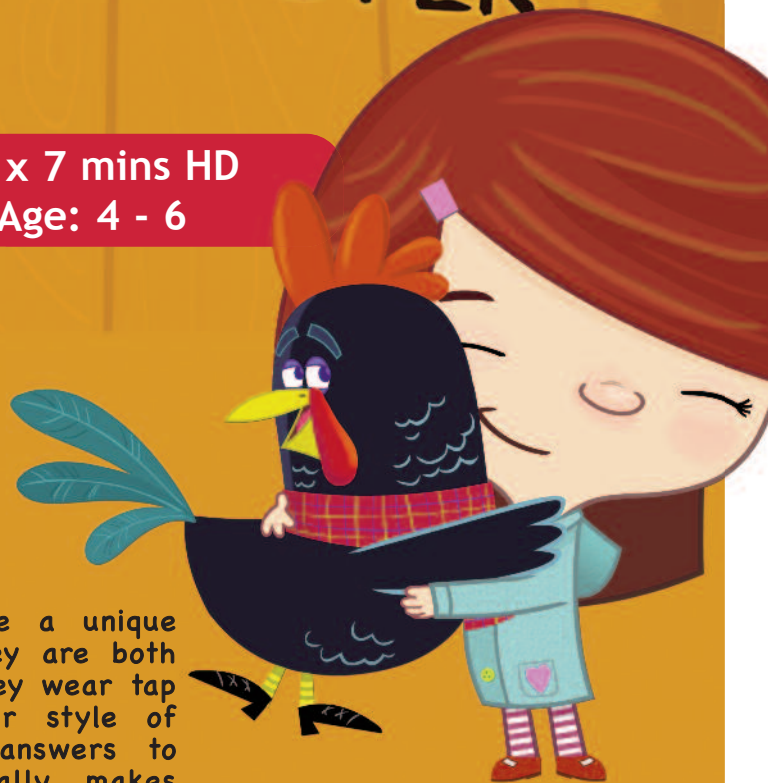

This is a show for preschoolers (3 to 6 years old) like no other, It is especially focused on the development of soft skills such as respect, solidarity and empathy, through friendship.

Please Click link below to Screen

26 x 7 mins HD
Age: 4 - 6

Brewster the Rooster and Maggie discover answers to questions only preschoolers ask!

Together they make a unique pair of friends: they are both super inquisitive, they wear tap shoes but it's their style of imagining possible answers to questions that really makes them a team.