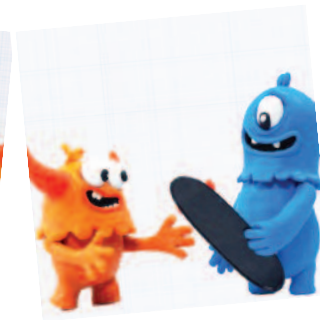

74 x 1.5'
Non Dialogue
slapstick claymation
Comedy Ages 4-10

Momo and Tulus are cute inquisitive monsters who live on another planet and belong to another dimension. These mischievous monsters can unintentionally turn any situation into a series of fun, ridiculous and plenty of hilarious moments.

Every episode throws an element of surprise at **Momo and Tulus** from the human world. It could be a camera or a magnifying glass, but there is no explanation as to what the item may be! so, they are confused, but their curiosity leads them to interact, experiment, play and eventually make these elements a part of their own cool world.