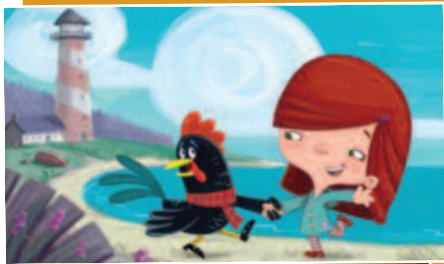

Brewster the Rooster and Maggie discover answers to questions only preschoolers ask!