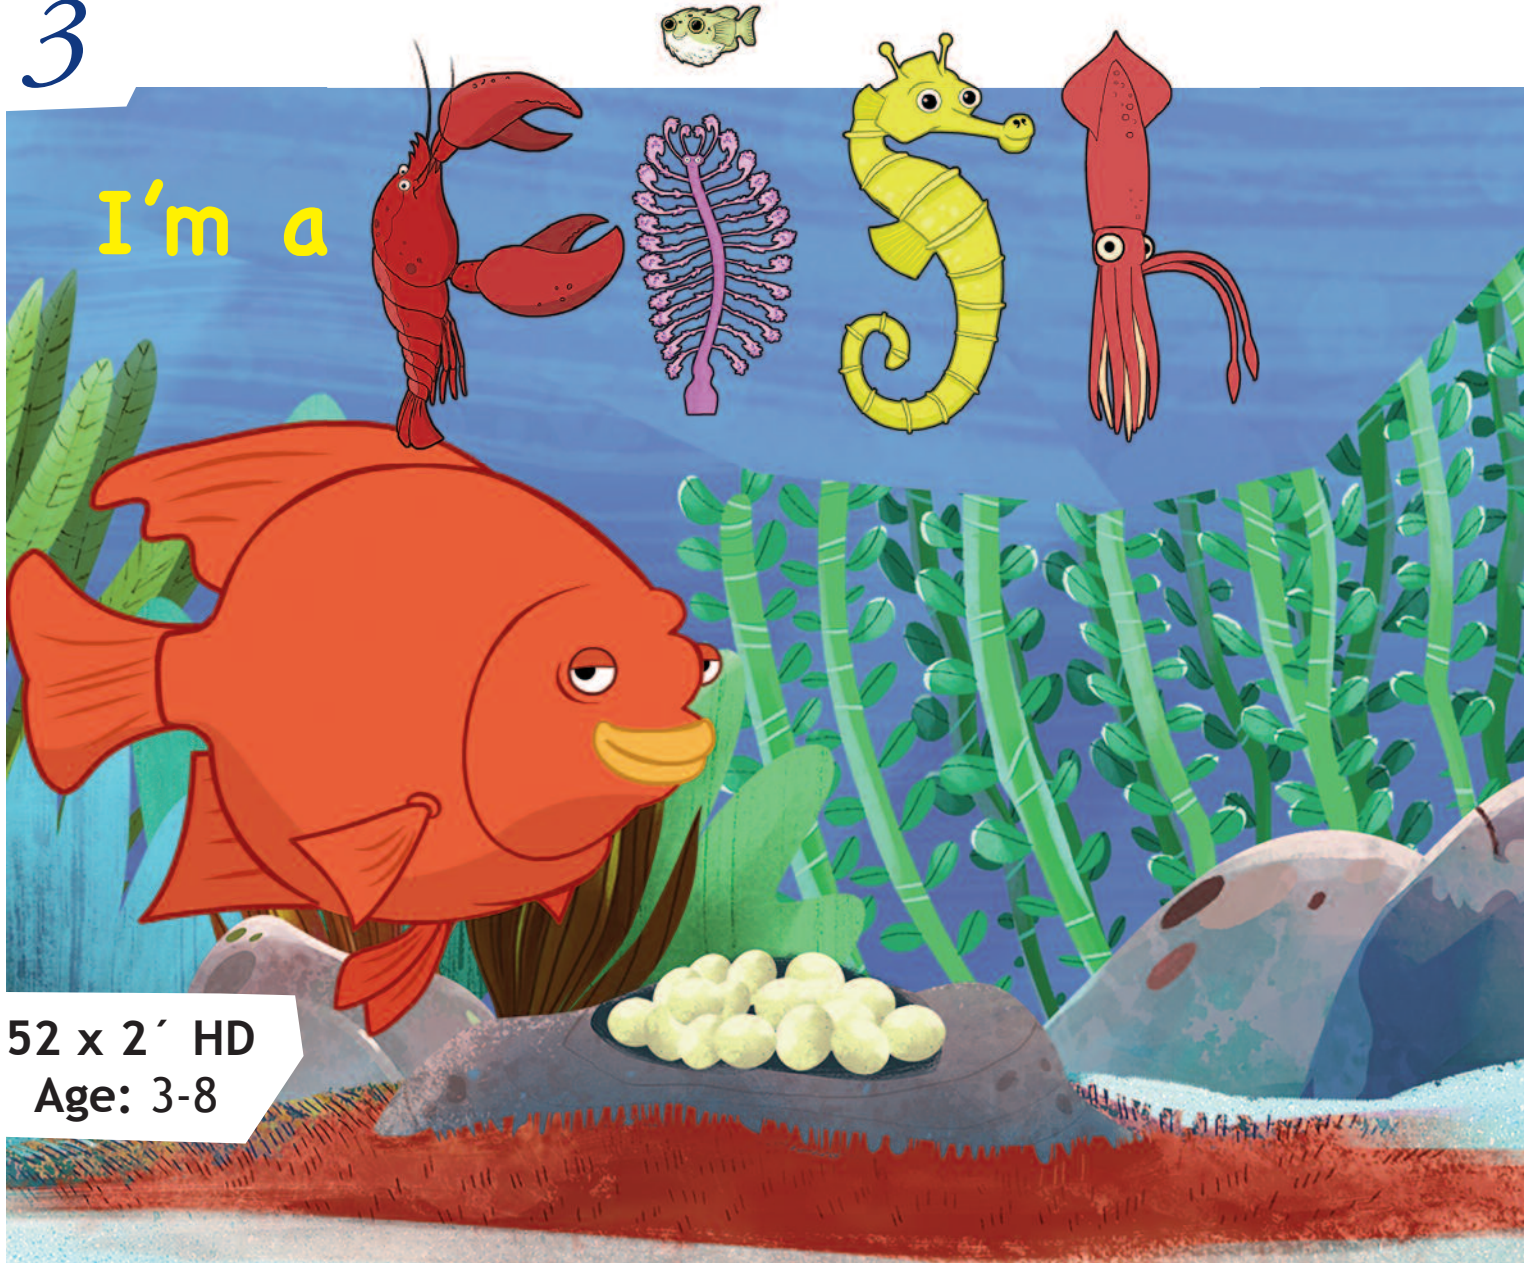

Please Click link below to Screen

<http://www.monstertainment.tv/catalogue/im-a-monster/>

2

I'm a Creepy Crawly (52 x 2 minutes Animated series for children 3-8)

I'm a Creepy Crawly

Creepy Crawlies are **slimy, squashy, stingy little pests**. Or so we all think but they've got a thing or two to say about that. In **I'm a Creepy Crawly**, the insects invite us into their alien world right under our feet to set the record straight.

They tell us all sorts of fun, interesting and sometimes disgusting facts about where they live, what jobs they do, how they survive in such dangerous places and how we humans have got **Creepy Crawlies** all wrong.

<http://www.monsterentertainment.tv/catalogue/im-a-creepy-crawly/>

3

I'm a

52 x 2' HD
Age: 3-8

I'm a Fish features a variety of sea creatures from around the world's rivers, seas and oceans. Each sea creature ranging from Bass to Blobfish (the ugliest fish in the sea!) to Sea Mammals to Crustaceans to Lobsters and Sharks invite us into their wonderful underwater worlds.

They tell us all sorts of fun and interesting facts

about where they live, what they do and how they survive in such deep, dark and sometimes dangerous places!

In the 'fish book' we show fun animated vignettes detailing how the creatures live, what they eat and who may try to eat them! **Altogether an energetic and fun journey for its young audience.**