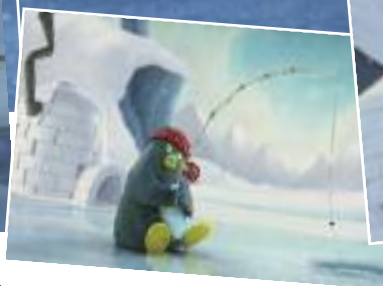

Monster Entertainment 4 - 8 Non Dialogue Series

HARRY & BIP

A new comedy series about **Harry and Bip**, two energetic young penguins who are all about Fun, Fish and Friends!

Harry and Bip live in the Antarctic, a vast icy expanse they can't wait to explore... They navigate their friendship and the world around

them with physical humour, slapstick comedy and a lot of heart.

We'll join them as they try to build an ambitious extension to their igloo, discover what happens when Harry gets a cold... or how to play hopscotch with ice floats.

15 x 2mins HD
Ongoing
Age: 4 - 8

Monster Entertainment

www.monsterentertainment.tv

The Monster Mews
11A Herbert Lane, Dublin 2,
Ireland

Telephone: +353-1-6114934
Fax: +353-1-6114935
Mobile: +353-86-6032164

Please Click link below to Screen

<http://www.monsterentertainment.tv/catalogue/harry-and-bip/>