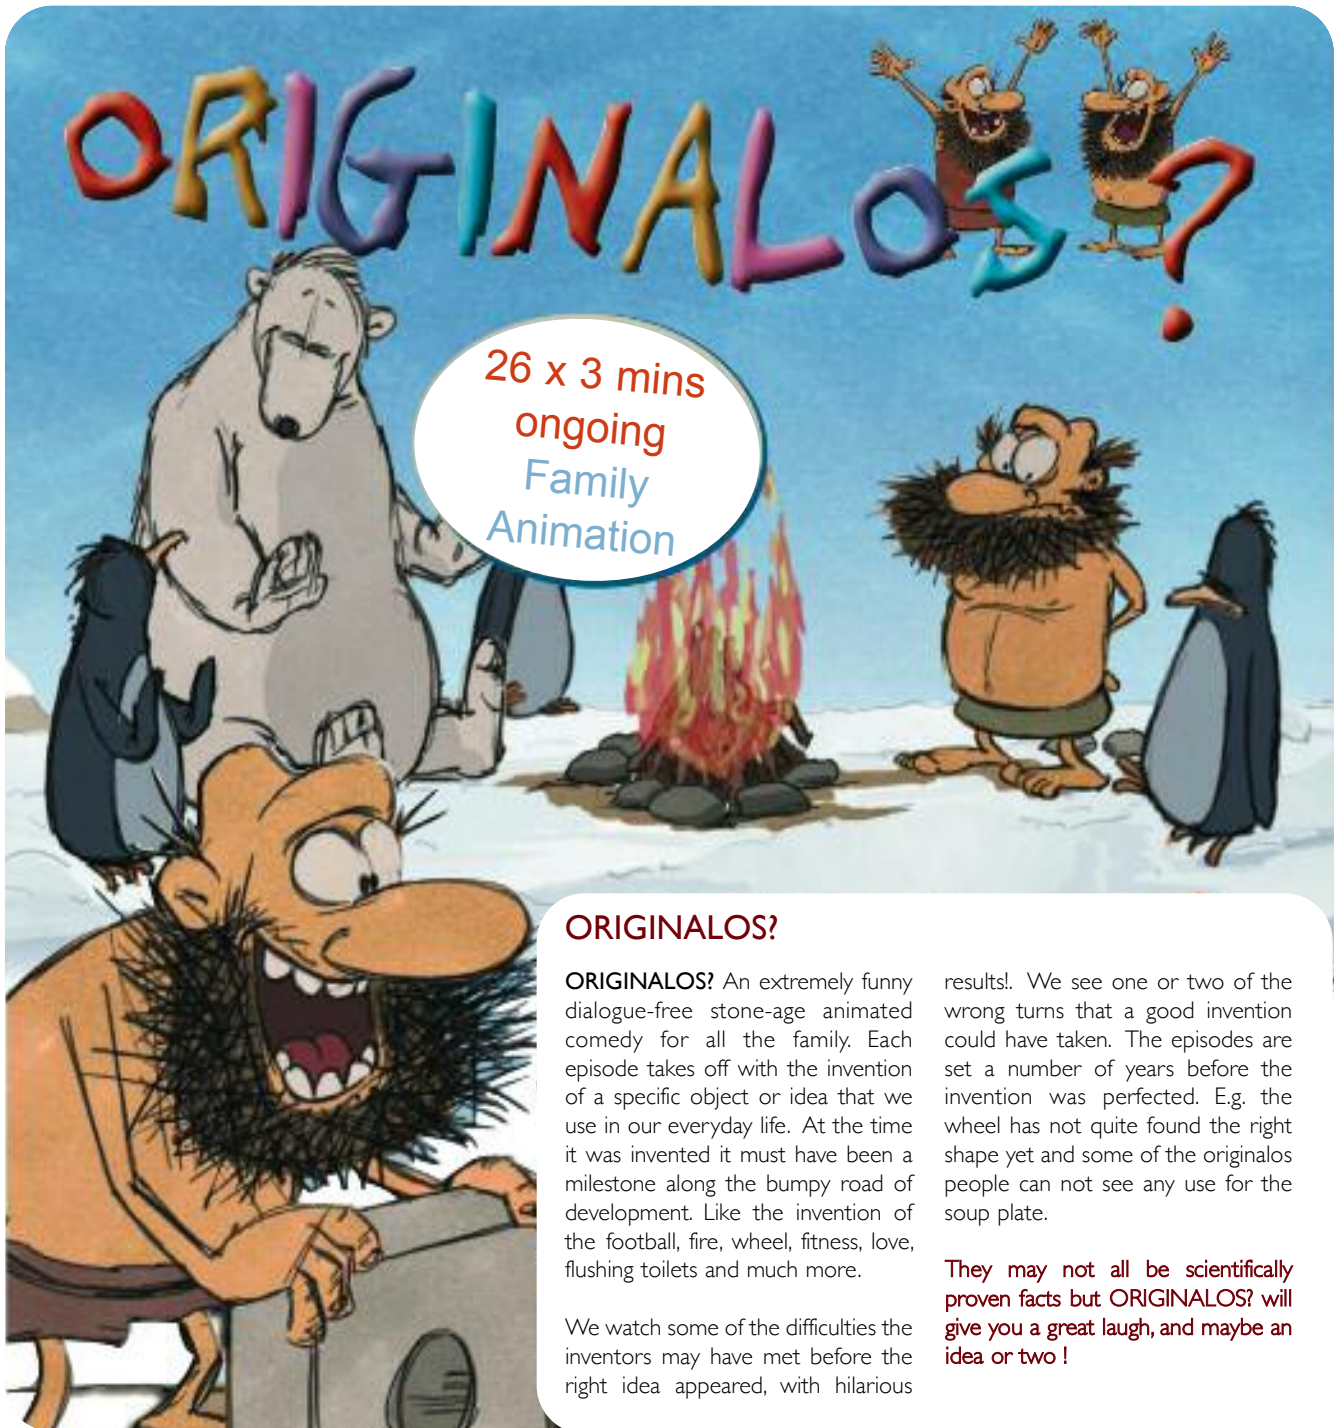

Monster Entertainment Originalos! Family Non Dialogue Series

ORIGINALOS?

ORIGINALOS? An extremely funny dialogue-free stone-age animated comedy for all the family. Each episode takes off with the invention of a specific object or idea that we use in our everyday life. At the time it was invented it must have been a milestone along the bumpy road of development. Like the invention of the football, fire, wheel, fitness, love, flushing toilets and much more.

We watch some of the difficulties the inventors may have met before the right idea appeared, with hilarious

results! We see one or two of the wrong turns that a good invention could have taken. The episodes are set a number of years before the invention was perfected. E.g. the wheel has not quite found the right shape yet and some of the originalos people can not see any use for the soup plate.

They may not all be scientifically proven facts but ORIGINALOS? will give you a great laugh, and maybe an idea or two !