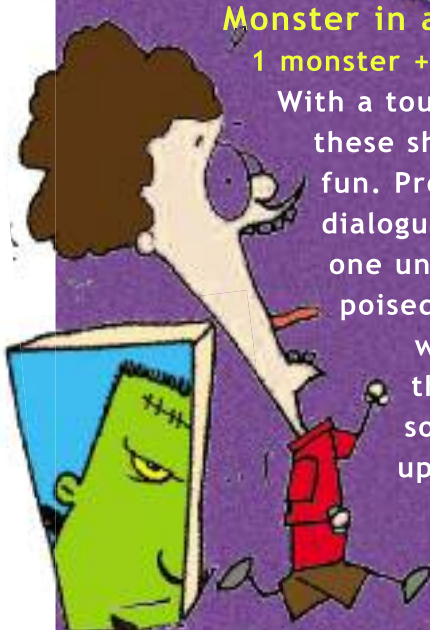

Please Click link below to Screen

<http://www.monsterentertainment.tv/catalogue/luchien/>

Monster Entertainment 6 - 10 Non Dialogue Series

MONSTER IN A BOX

26 x 1' HD
Age: 6 - 10
Non - Dialogue

Monster in a box comes down to one simple equation.
1 monster + 1 Box + 1 unsuspecting dupe = chaotic fun.

With a touch of The Far side and just a little Monty Python these shorts are chock full of absurdity, irreverence and fun. Produced for Teletoon in Canada, each short has no dialogue (except the odd fart, sneeze or groan) and one unique Monster poised in a box just waiting for that special someone to open up and look inside. **Who knows what will happen!**