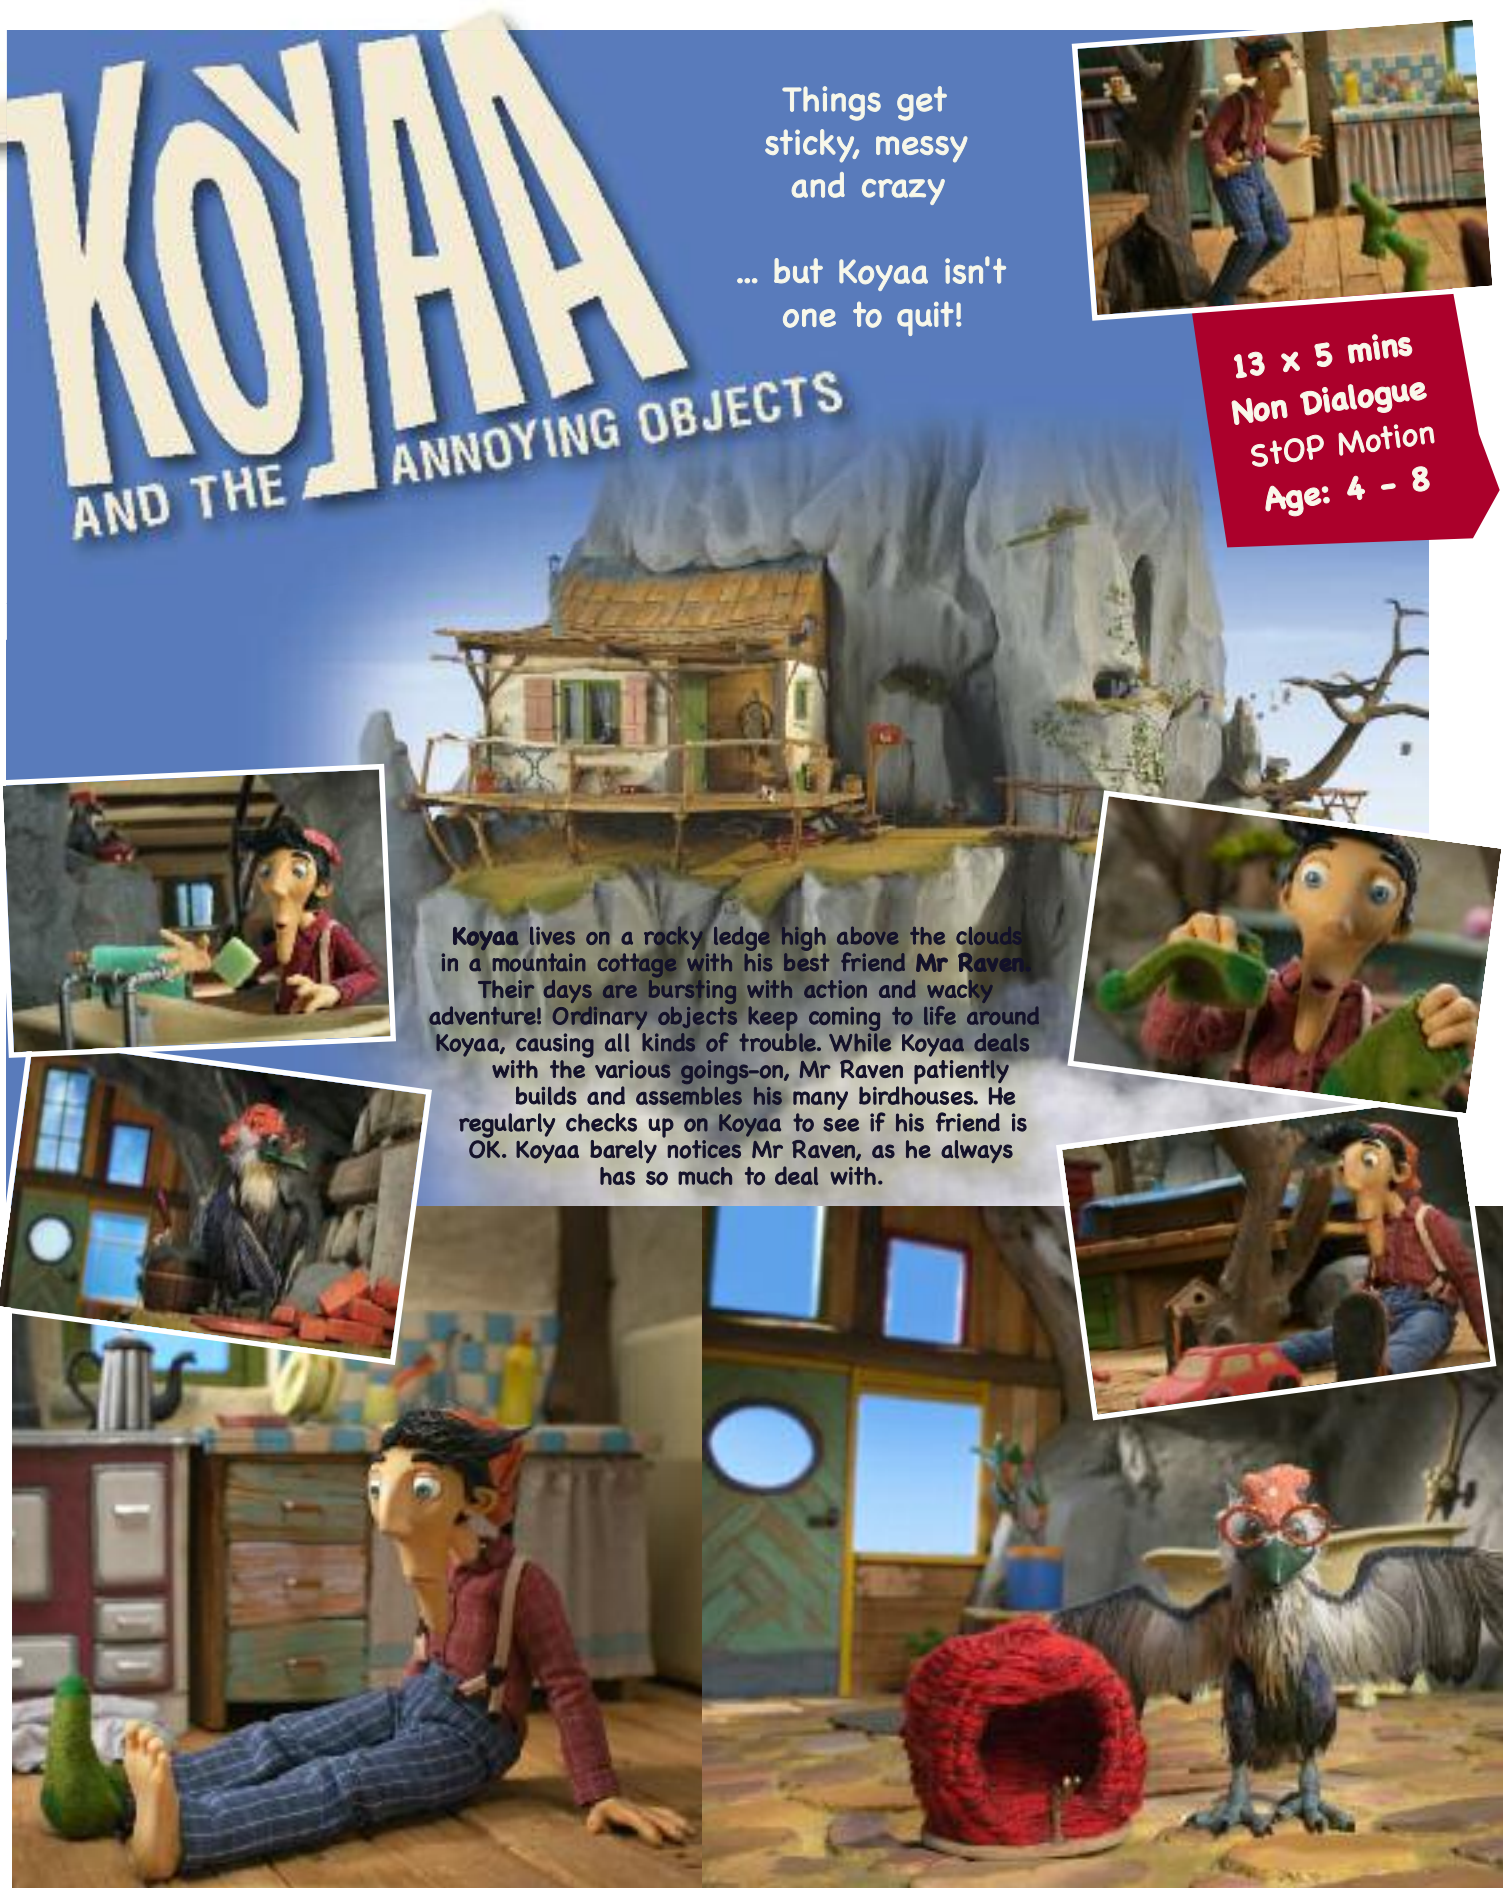

Monster Entertainment 4 - 8 Series

KOYAA

AND THE ANNOYING OBJECTS

Things get sticky, messy and crazy

... but Koyaa isn't one to quit!